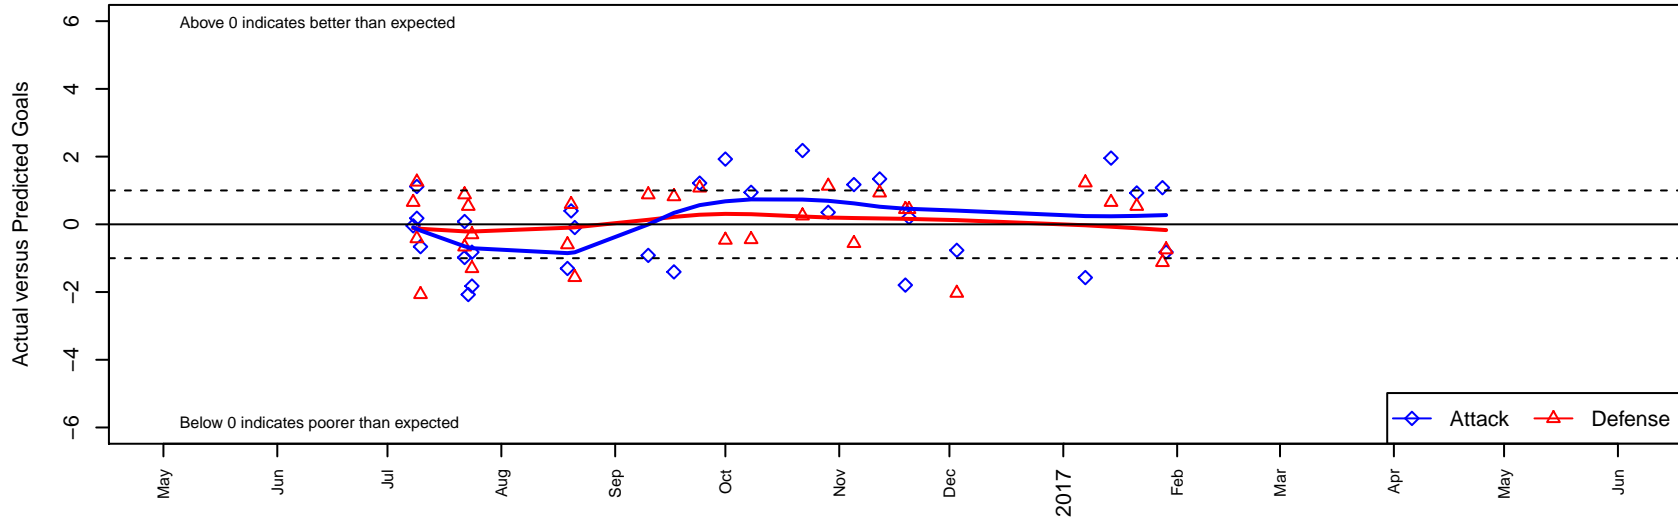

Seattle United Shoreline Blue B03

Seattle United Regional
 Shoreline, WA
 B03 total strength=1202
 attack=4.36 defense=3.72
 fall league = NPSL Div 1 (03) U14

alt names used:
 SEATTLE UNITED SU SHORELINE B03 BLUE
 SU Shoreline B03 Blue
 Seattle United SH B03 Blue
 SU Shoreline B03 Blue
 Seattle United SH B03 Blue

Venues played:
 2016 Seattle United Cup BU14 Silver
 2016 Crossfire Select U14 Gold
 2016 Bigfoot Gold U14
 2016 NPSL Division 1 (03) U14
 2016 Founders Cup B03 Div A

Seattle United Shoreline Blue B03
 Dots are actual minus expected GF (blue circles) and GA (red triangles).
 Blue line is smoothed change in attack strength. Red is smoothed change in defense strength.

**attack and defense variance (black dot)
relative to other teams
and top 10 in region**

**attack and defense rating
relative to others at age
and all opponents in last 13 months**

Performance relative to 13 month average