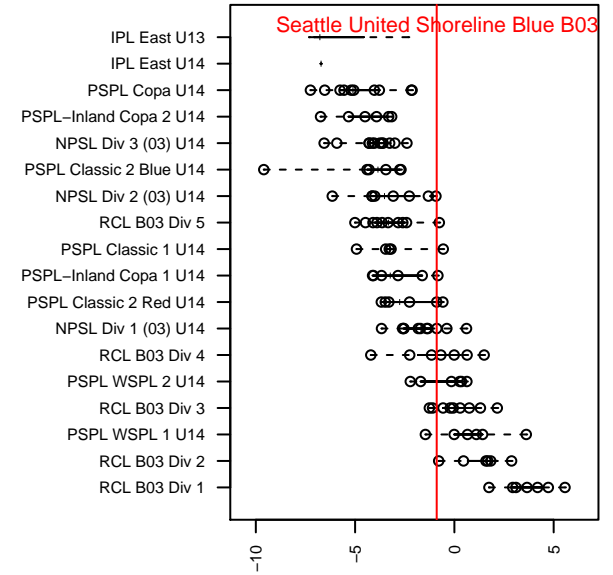

Seattle United Shoreline Blue B03

Seattle United Regional
 Shoreline, WA
 B03 total strength=1202
 attack=4.36 defense=3.72
 fall league = NPSL Div 1 (03) U14

alt names used:
 SEATTLE UNITED SU SHORELINE B03 BLUE
 SU Shoreline B03 Blue
 Seattle United SH B03 Blue
 SU Shoreline B03 Blue
 Seattle United SH B03 Blue

Venues played:
 2016 Seattle United Cup BU14 Silver
 2016 Crossfire Select U14 Gold
 2016 Bigfoot Gold U14
 2016 NPSL Division 1 (03) U14
 2016 Founders Cup B03 Div A

Seattle United Shoreline Blue B03
 Dots are actual minus expected GF (blue circles) and GA (red triangles).
 Blue line is smoothed change in attack strength. Red is smoothed change in defense strength.

**attack and defense variance (black dot)
relative to other teams
and top 10 in region**

**attack and defense rating
relative to others at age
and all opponents in last 13 months**

Performance relative to 13 month average